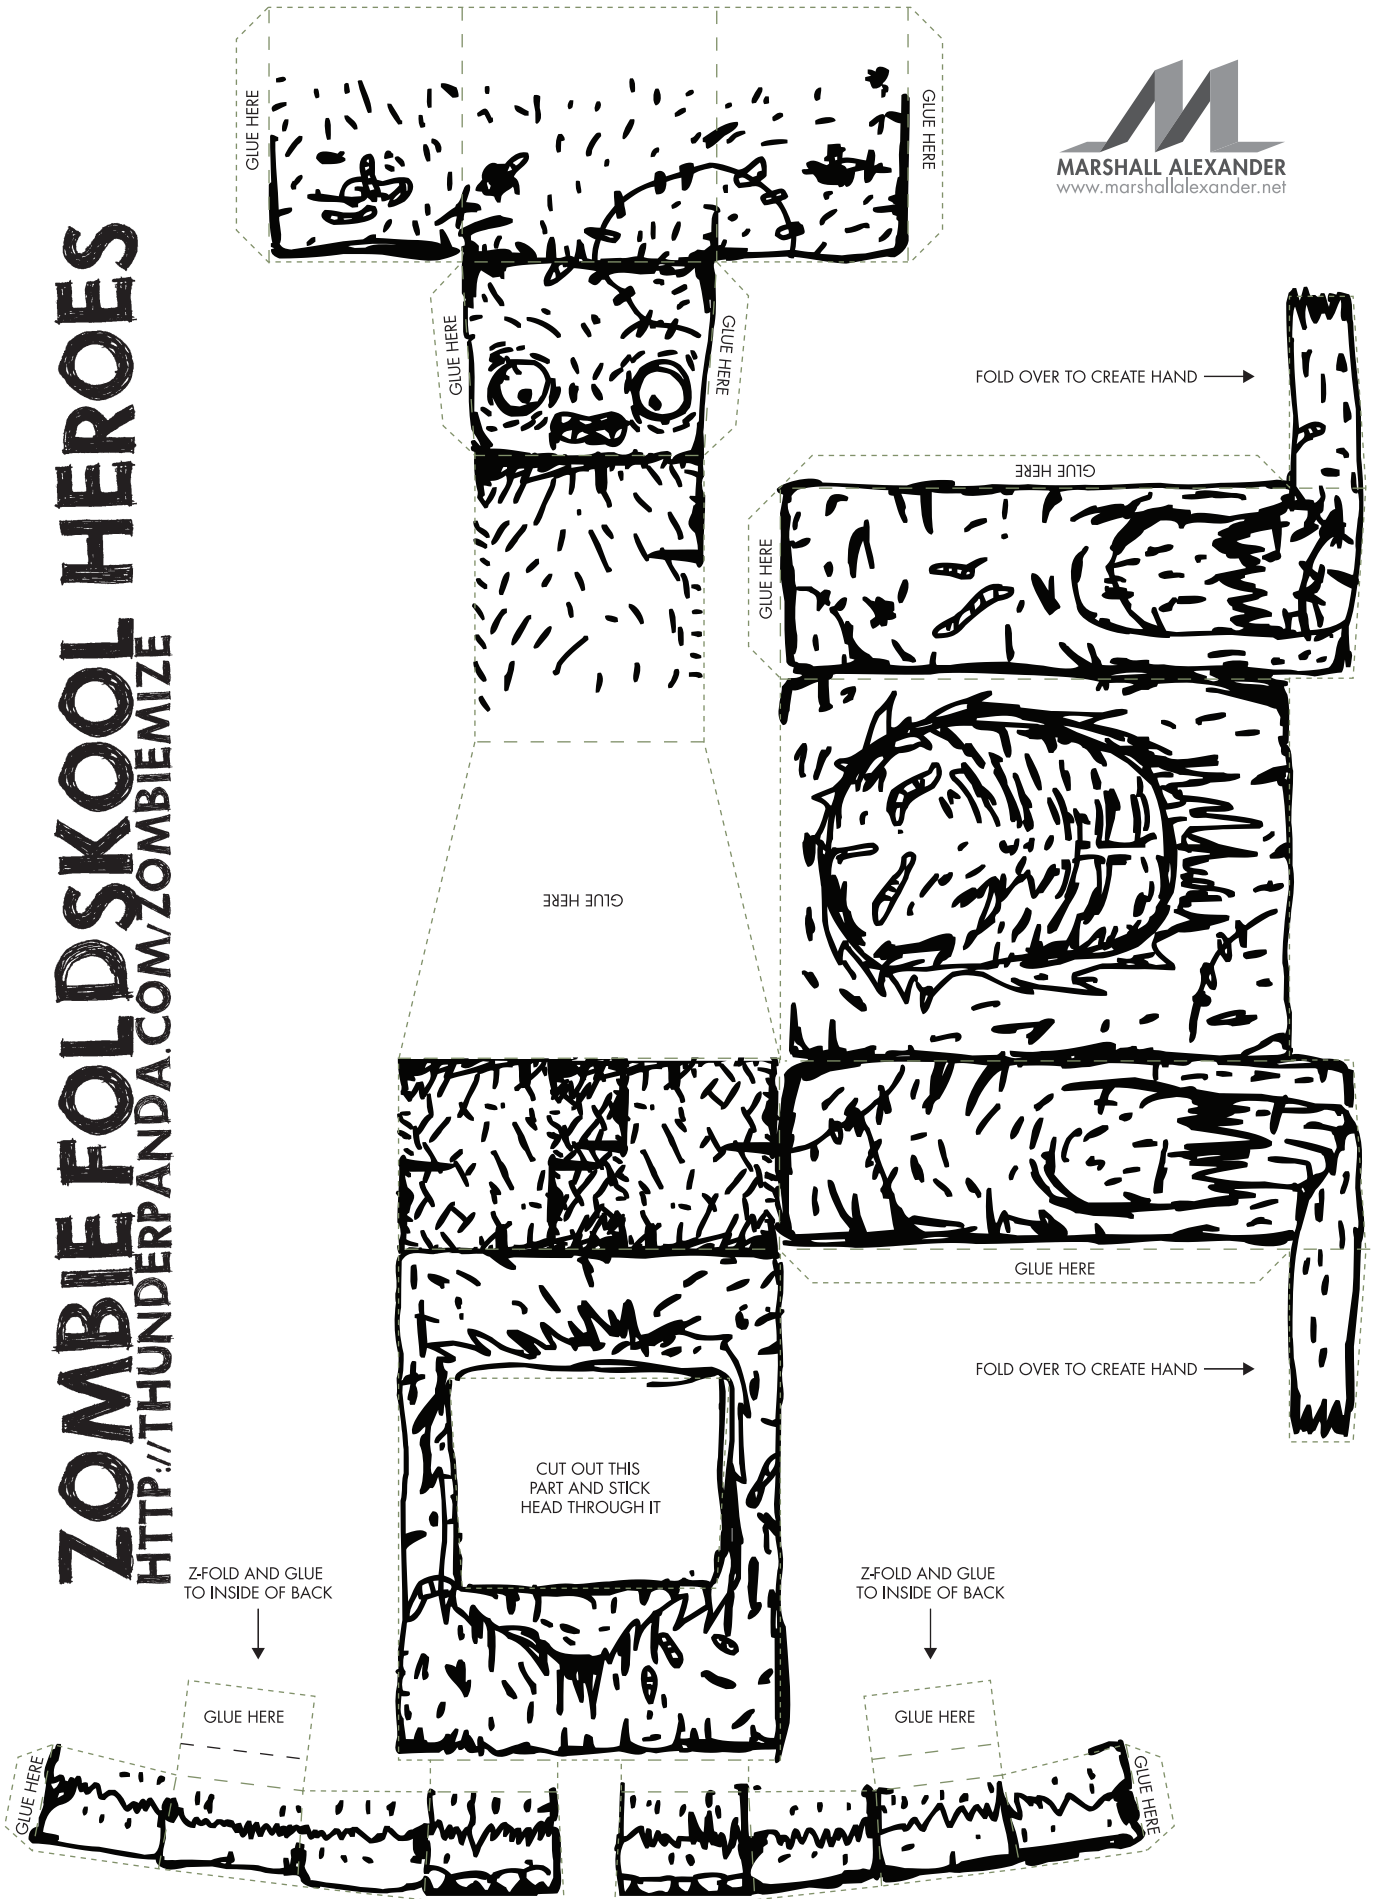

# ZOMBIE FOLDSKOOOL HEROES

[HTTP://THUNDERPANDA.COM/ZOMBIEMIZE](http://thunderpanda.com/zombiemize)

Z-FOLD AND GLUE TO INSIDE OF BACK

GLUE HERE

Z-FOLD AND GLUE TO INSIDE OF BACK

GLUE HERE

FOLD OVER TO CREATE HAND →

GLUE HERE

GLUE HERE

FOLD OVER TO CREATE HAND →

GLUE HERE

GLUE HERE

GLUE HERE

GLUE HERE

GLUE HERE